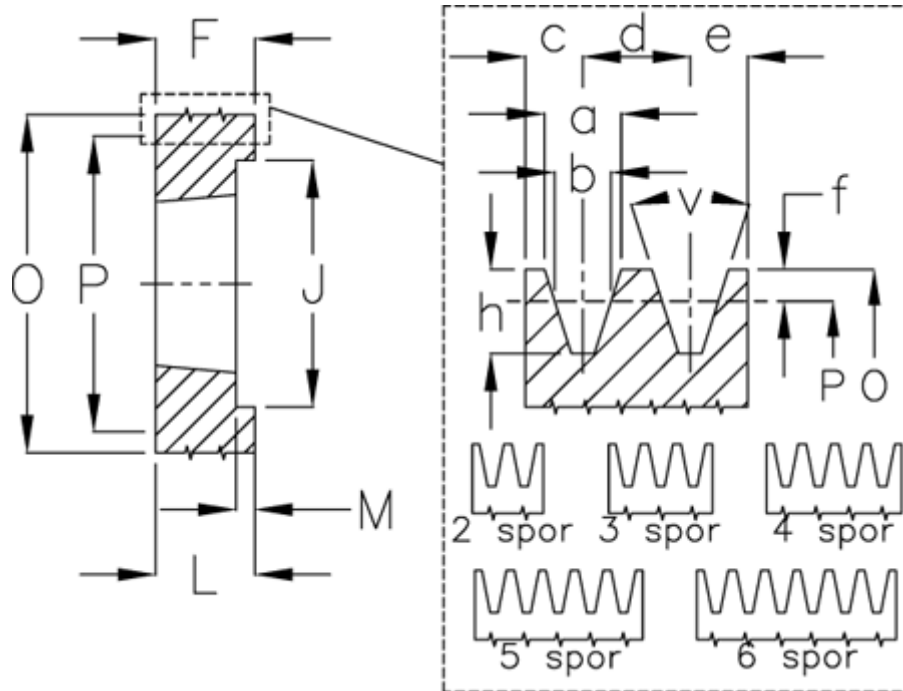

Article number: 604110011803

Description: V-belt pulley SPA 118/3 TL2012

Measures

a	= 12.7	For bush	= 2012	P	= 118
b	= 11.0	h	= 13.8	Type	= SPA
Bush ζ max	= 50	J	= 84	v	= 34 degrees
c	= 10.0	K	= -		
d	= 15	L	= 32		
e	= 10.0	m	= 18.0		
f	= 2.8	Number of ribs	= 3		
F	= -	O	= 123.5		